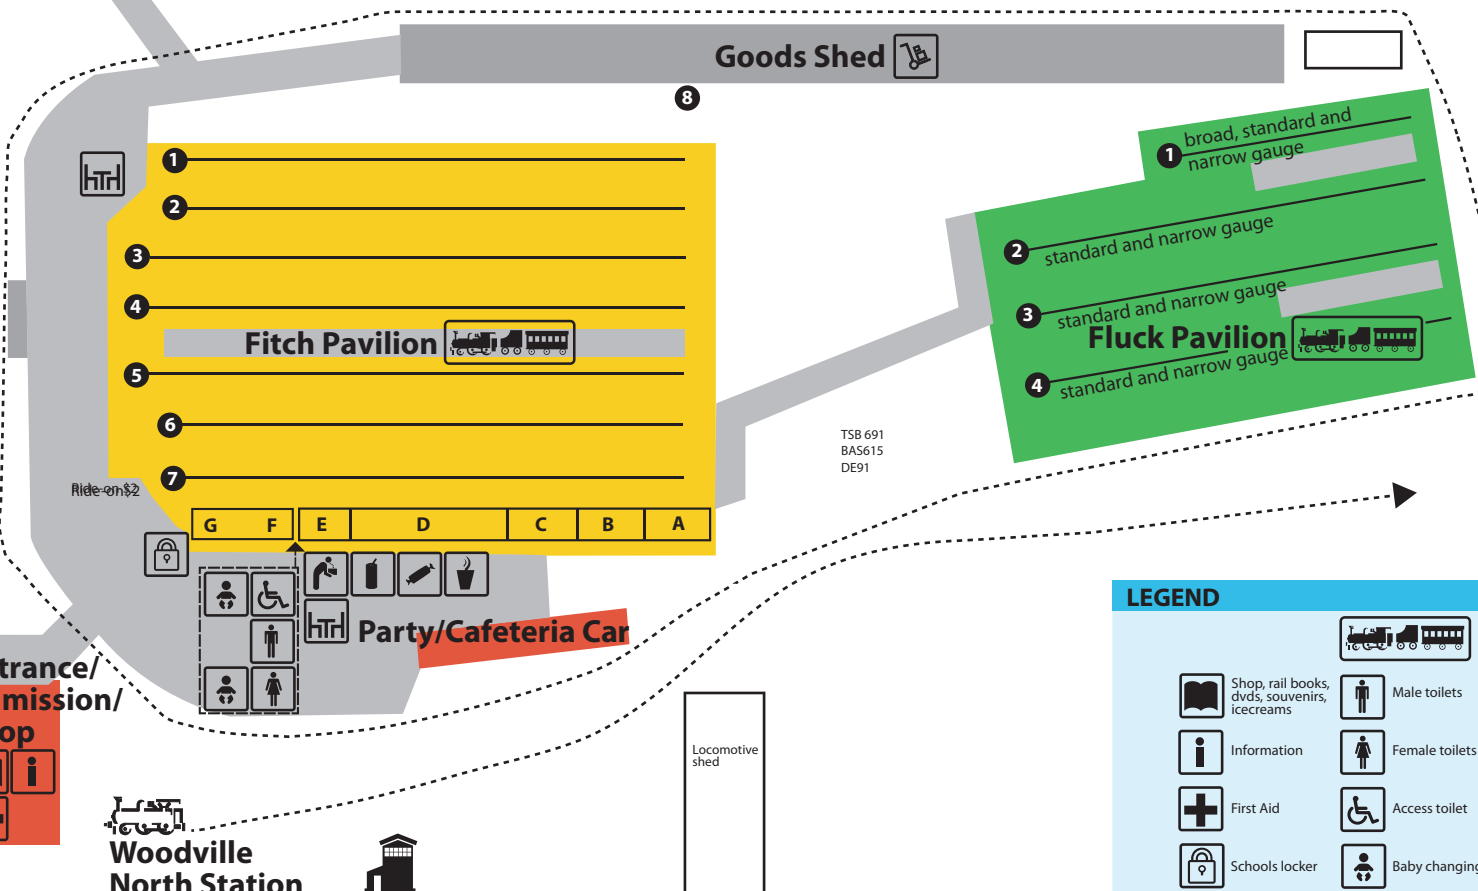

FACILITY AND EXHIBIT MAP

Jacketts Platform 

Callington Station 

WARNING

MIND THE GAP

Train rides

Small train daily
Big trains for events only

LEGEND

| | | | |
|--|----------------|----------------|------------------------------|
| Shop, rail books, dvds, souvenirs, icecreams | Male toilets | Hot drinks | Seating/tables |
| Information | Female toilets | Snack machine | Goods shed-heritage building |
| First Aid | Access toilet | Cold drinks | Emergency assembly point |
| Schools locker | Baby changing | Water fountain | Small train rides |

Fitch Pavilion

- | | | | | |
|--|--|---|--|---|
| <p>Track 7 Steam Locomotive G1 Dining Carriage DA52 Wegmann Lounge Carriage - AFA93</p> <p>Track 6 Pay Van PA281 Butchers Van FA640 Provision Van OPA1340 Relay Van HRE349</p> | <p>Track 5 Steam Locomotive 409 Carriage 3 Sleeping Car Baroota Steam Locomotive Y97 Steam Locomotive T253</p> <p>Track 4 Diesel Electric Locomotive 900 Sleeping Car Allambi Sleepng Car Onkaparinga Brake Van 4074</p> | <p>Track 3 Steam Locomotive RX93 TPO 018 Steam Locomotive 702 Steam Locomotive P117 Brill Car 41</p> <p>Track 2 Commissioner's Carriage - Murray Adelaide Dining Car Vice Regal Car</p> | <p>Track 1 Van 251 Caboose 4367 Steam Locomotive 504 606 Steel Carriage</p> | <p>Display Cells A Operations and Signals B Women in the Railways C Model Railway D Display Cases E 457mm Display F Train Departures Board/ Man in Blue G Theatre</p> |
|--|--|---|--|---|

Goods Shed

- 276
BE42
Dynamometer Car
523
Steam Locomotive F255
- Shop**
Rail publications, dvds, souvenirs, childrens books, tovs, icecreams
- Party/Cafeteria Car**
Plan your party - enquiries at the Shop