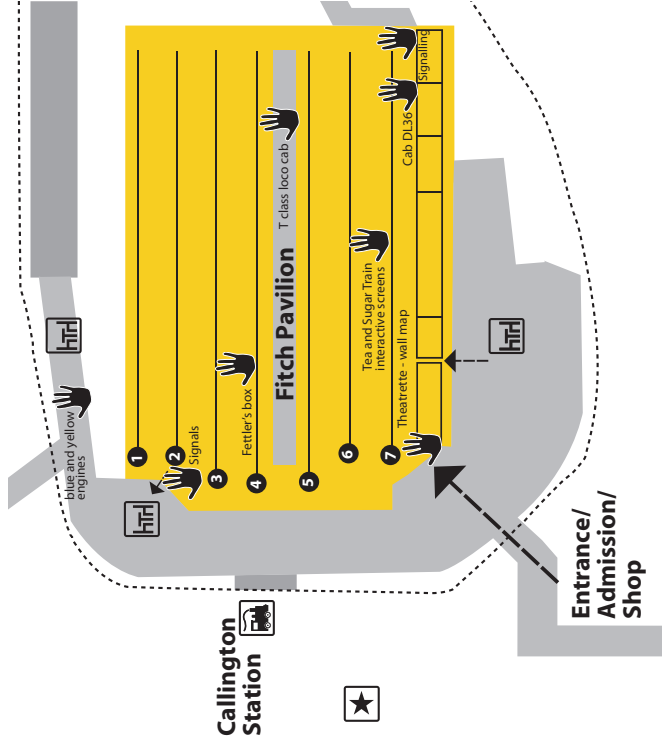

Interactive Museum Trail

Interactive exhibits are marked on the map

Education
Family

Choose one or more to interact.....

SA Railway Interactive Map
Theatrette location entrance Fitch

Cab simulator DL36 - drive the engine
location track 7

Railway signalling - buttons, bells,
location track 7

Tea and Sugar Train - touch screens
location track 7

T class - driver's cab
location on platform

Fettler's box - touch, quiz
location track 4

Glenelg signal - hands on, levers
location track 2

Outdoor eastern side of Museum
Engines/cabs open, stairs, controls
Ruston (blue) and Skipper (yellow)

Don't forget the small train ride
is waiting for you - Callington station

Hope you had fun! See you again

Map overside, if you need a little help

W www.nrm.org.au

Interactive Museum Trail - Map

Outdoor eastern side of Museum Engines/cabs open, stairs, controls Ruston (blue) and Skipper (yellow)

Don't forget the small train ride is waiting for you - Callington station